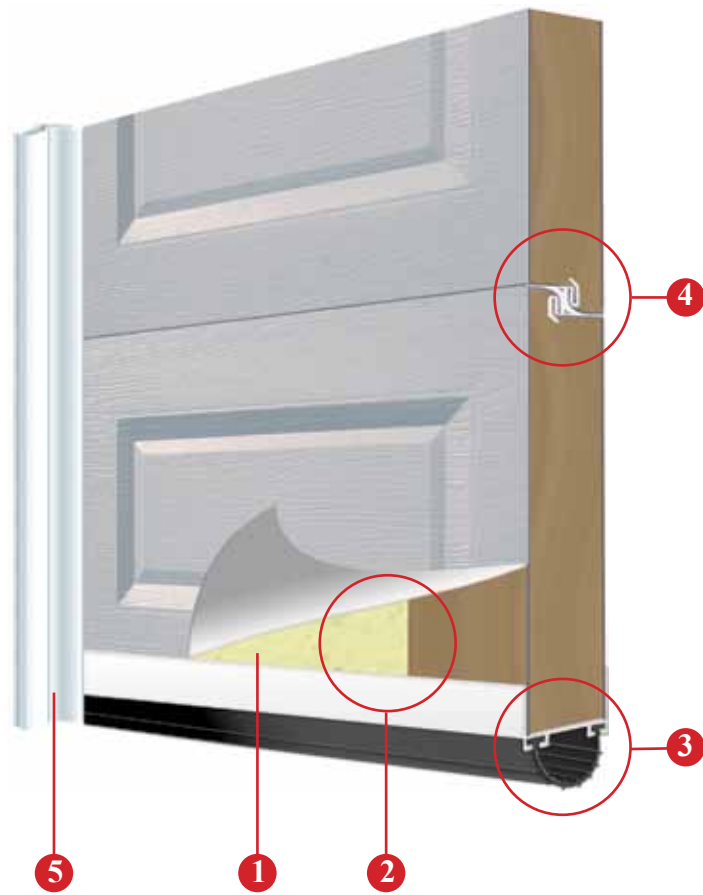

LAFORGE
Since 1979

The Style You Like for The Home You Love

Quality from Door to Door

Traditional

Residential Garage Doors

When arriving home, **Laforge** wants you to be greeted by a door that is not only safe and strong, a door that operates as it should. Why settle for anything less? We simply call it quality of life.

At **Laforge Doors Ltd.**, we are committed to giving you peace of mind.

-  **1** Polyurethane injected (CFC free) insulation ensures the panel's strength and provides the Supreme, Deluxe and Standard packages with an R-16 thermal value, and the Advantage with an R-12 thermal value.
-  **2** Wood end pieces ensure solidity and eliminate conduction of cold.
-  **3** Bottom rail with an EPDM U-shaped flexible rubber provides a contoured seal between the door and the floor for maximum protection. The aluminum bottom rail is supplied with the Supreme package. The PVC bottom rail is supplied with the Deluxe, Standard and Advantage packages, however you can upgrade to the aluminum bottom.
-  **4** Designed and manufactured for harsh weather, our 4 point seal system creates a continuous barrier for each panel section.
-  **5** Available in 6 different colors, the PVC side seals with double lip construction prevent air, snow and dust infiltration. Concealed fastener system for added beauty.