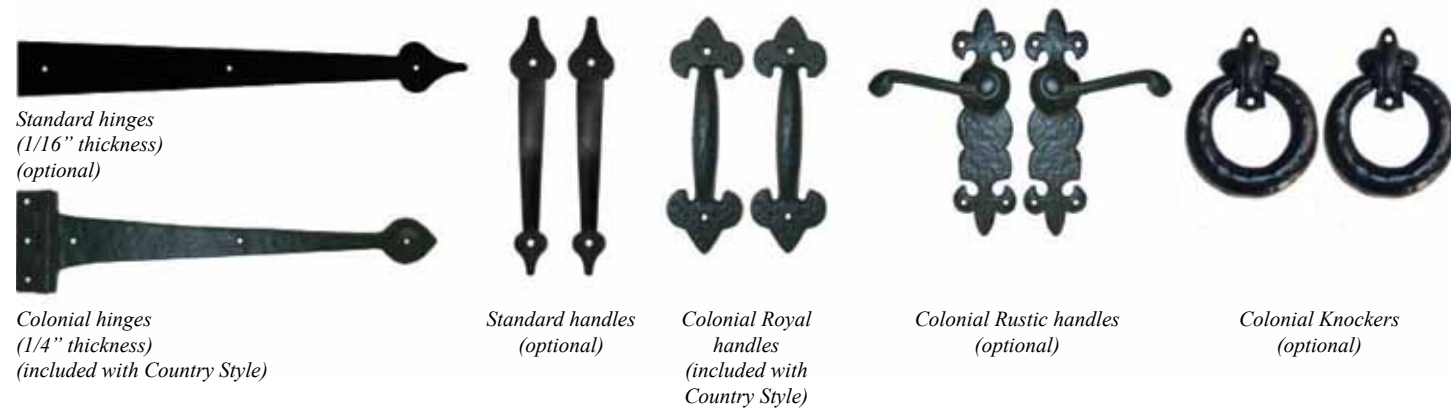

Country Style doors are offered with a variety of decorative hardware.