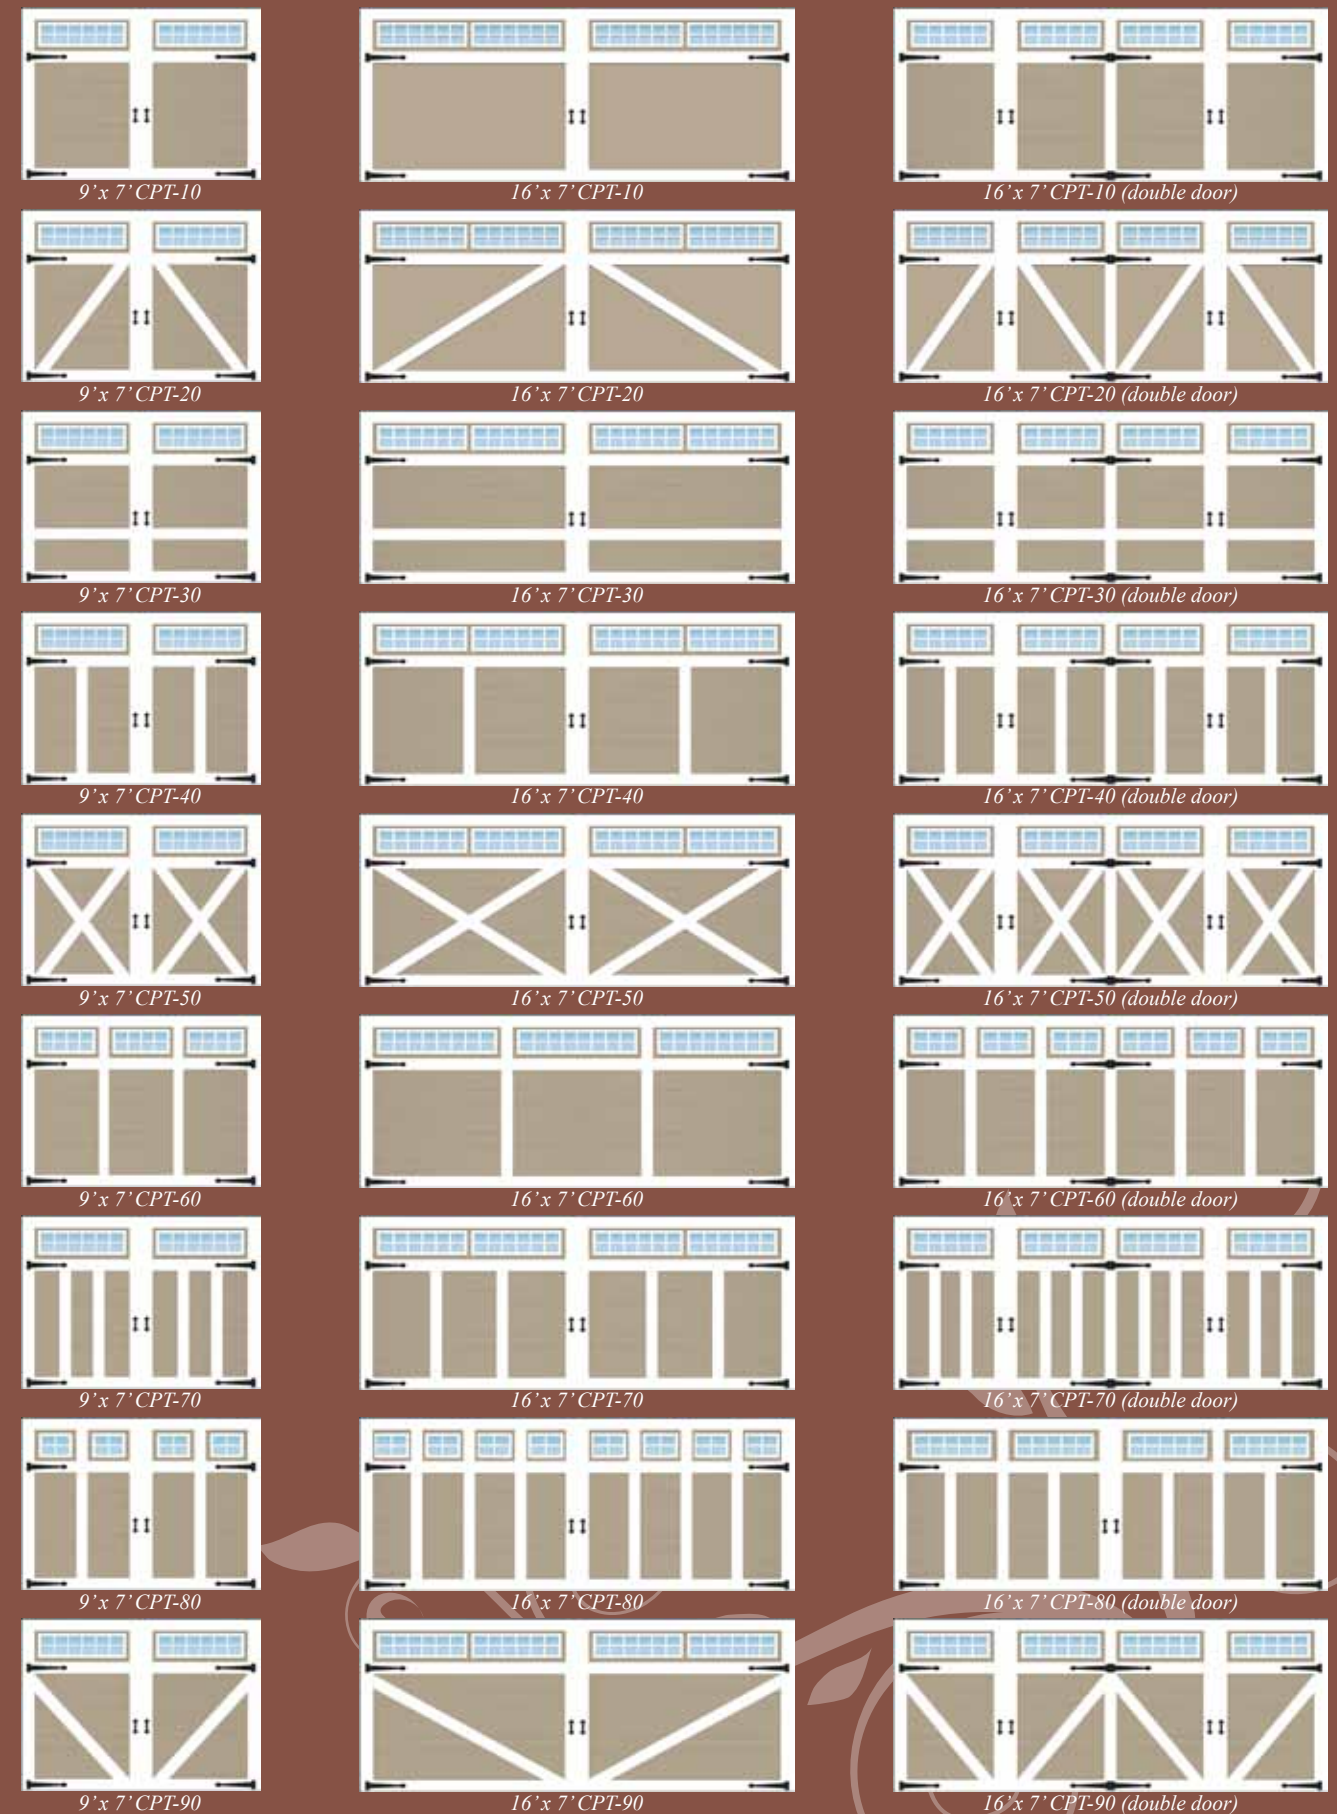

2. Select a distinctive door design.

The size and quantity of windows depend on the width of the door. Consult your distributor for more information.